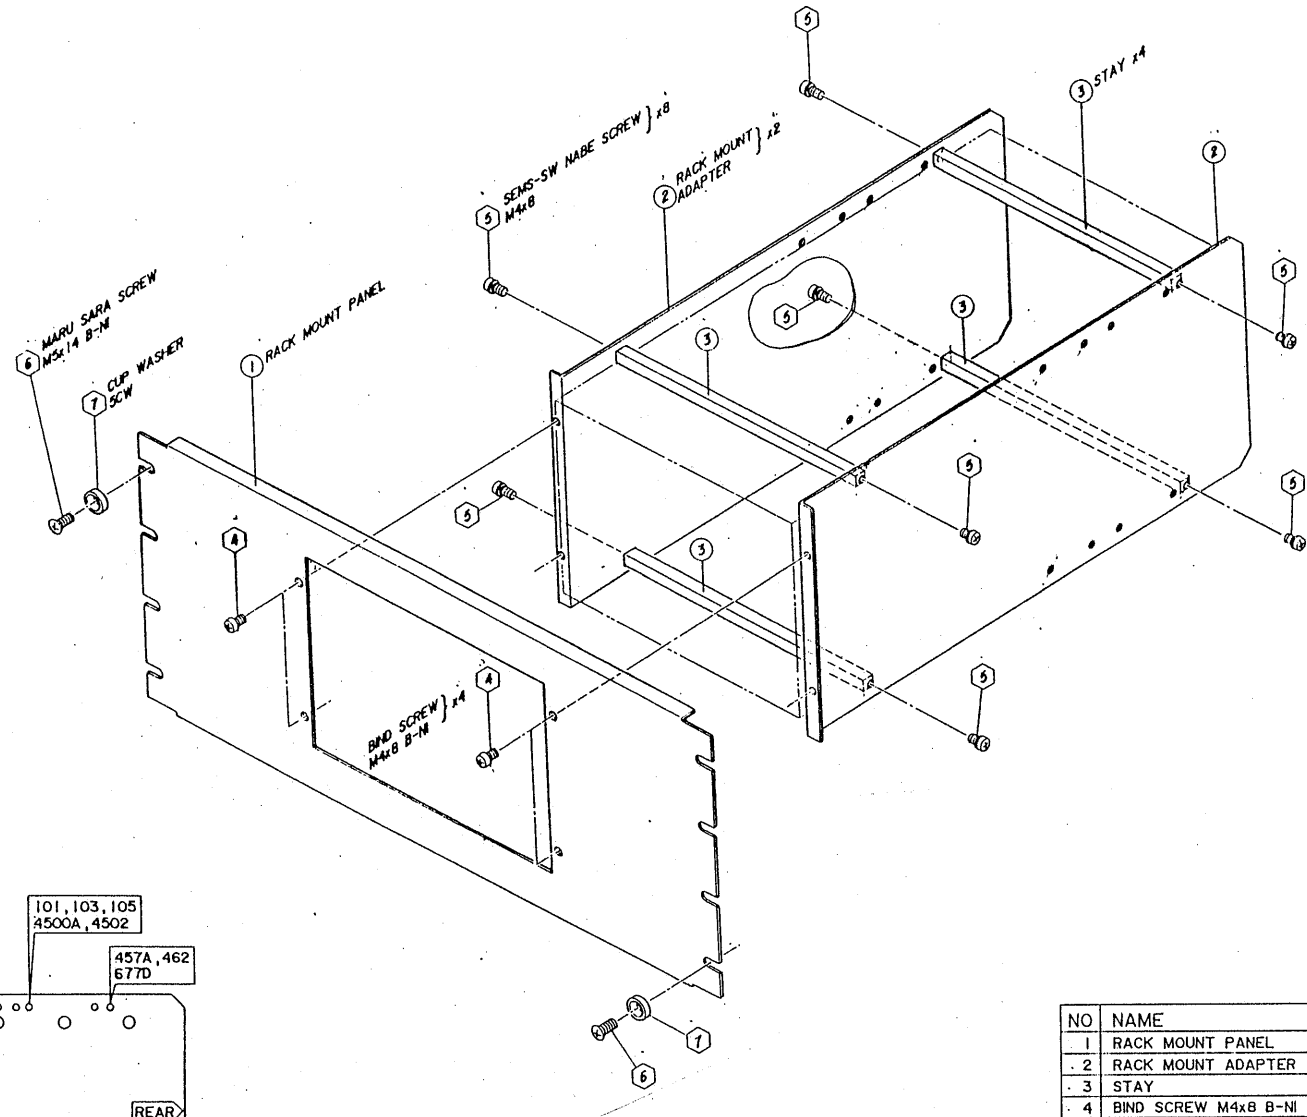

RMP1941-2014  
RMP2001-2014

NO	NAME	QTY
1	RACK MOUNT PANEL	1
2	RACK MOUNT ADAPTER	2
3	STAY	4
4	BIND SCREW M4x8 B-NI	4
5	SEMS-SW NABE SCREW M4x8	8

RMP2001-2014

6	MARU SARA SCREW M5x14 B-NI	8
7	CUP WASHER 5CW	8

RMP1941-2014

6	MARU SARA SCREW M5x14 B-NI	4
7	CUP WASHER 5CW	4